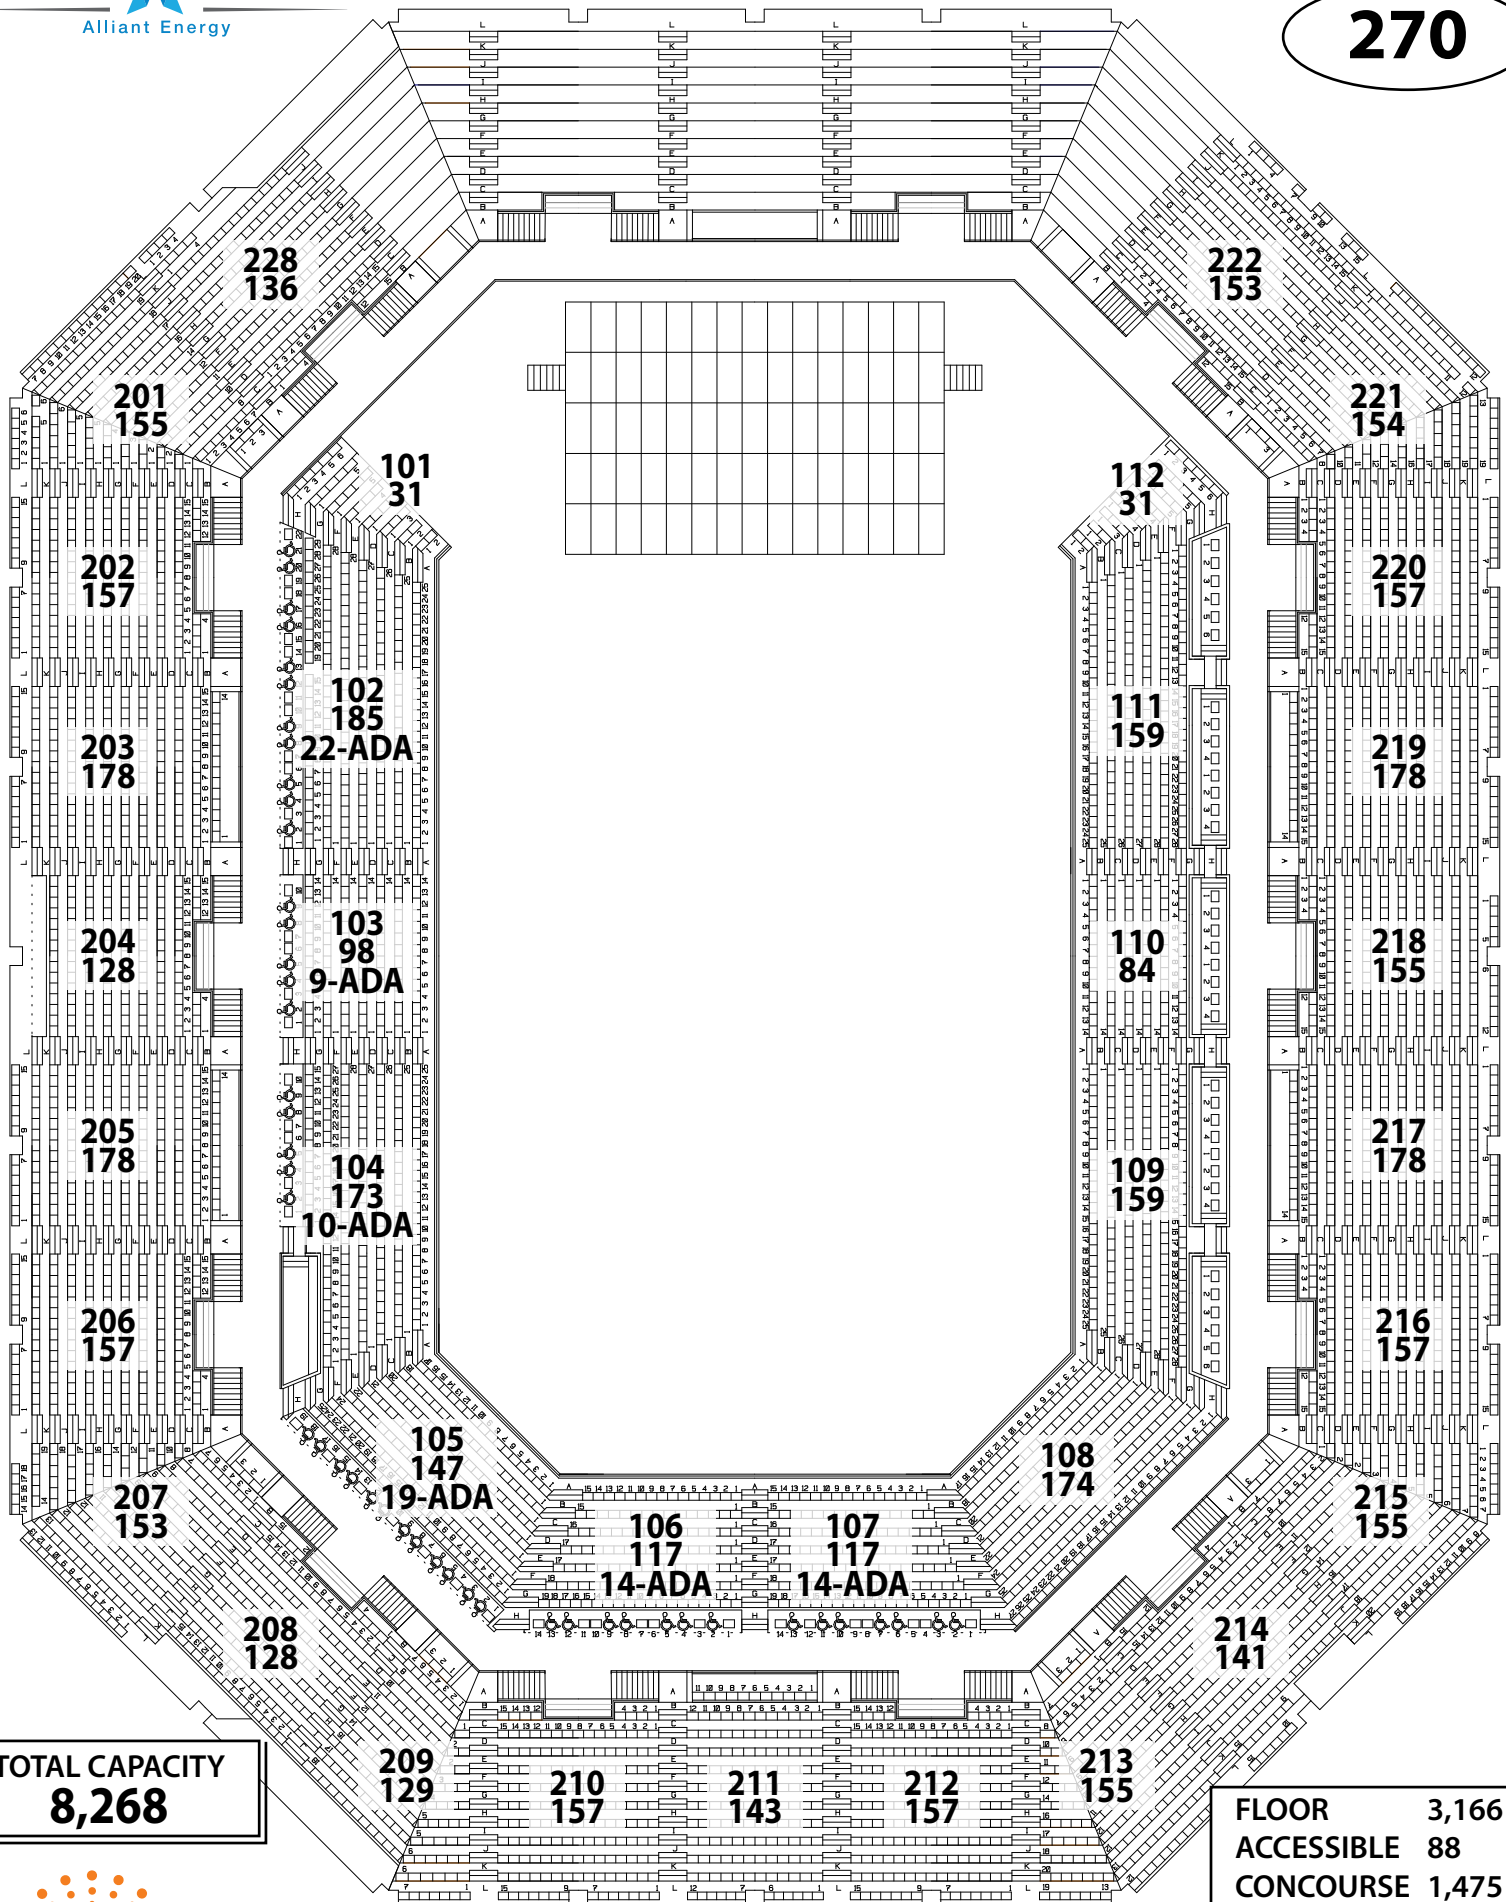

**270**

**TOTAL CAPACITY**  
**8,268**

FLOOR	3,166
ACCESSIBLE	88
CONCOURSE	1,475
BALCONY	3,539