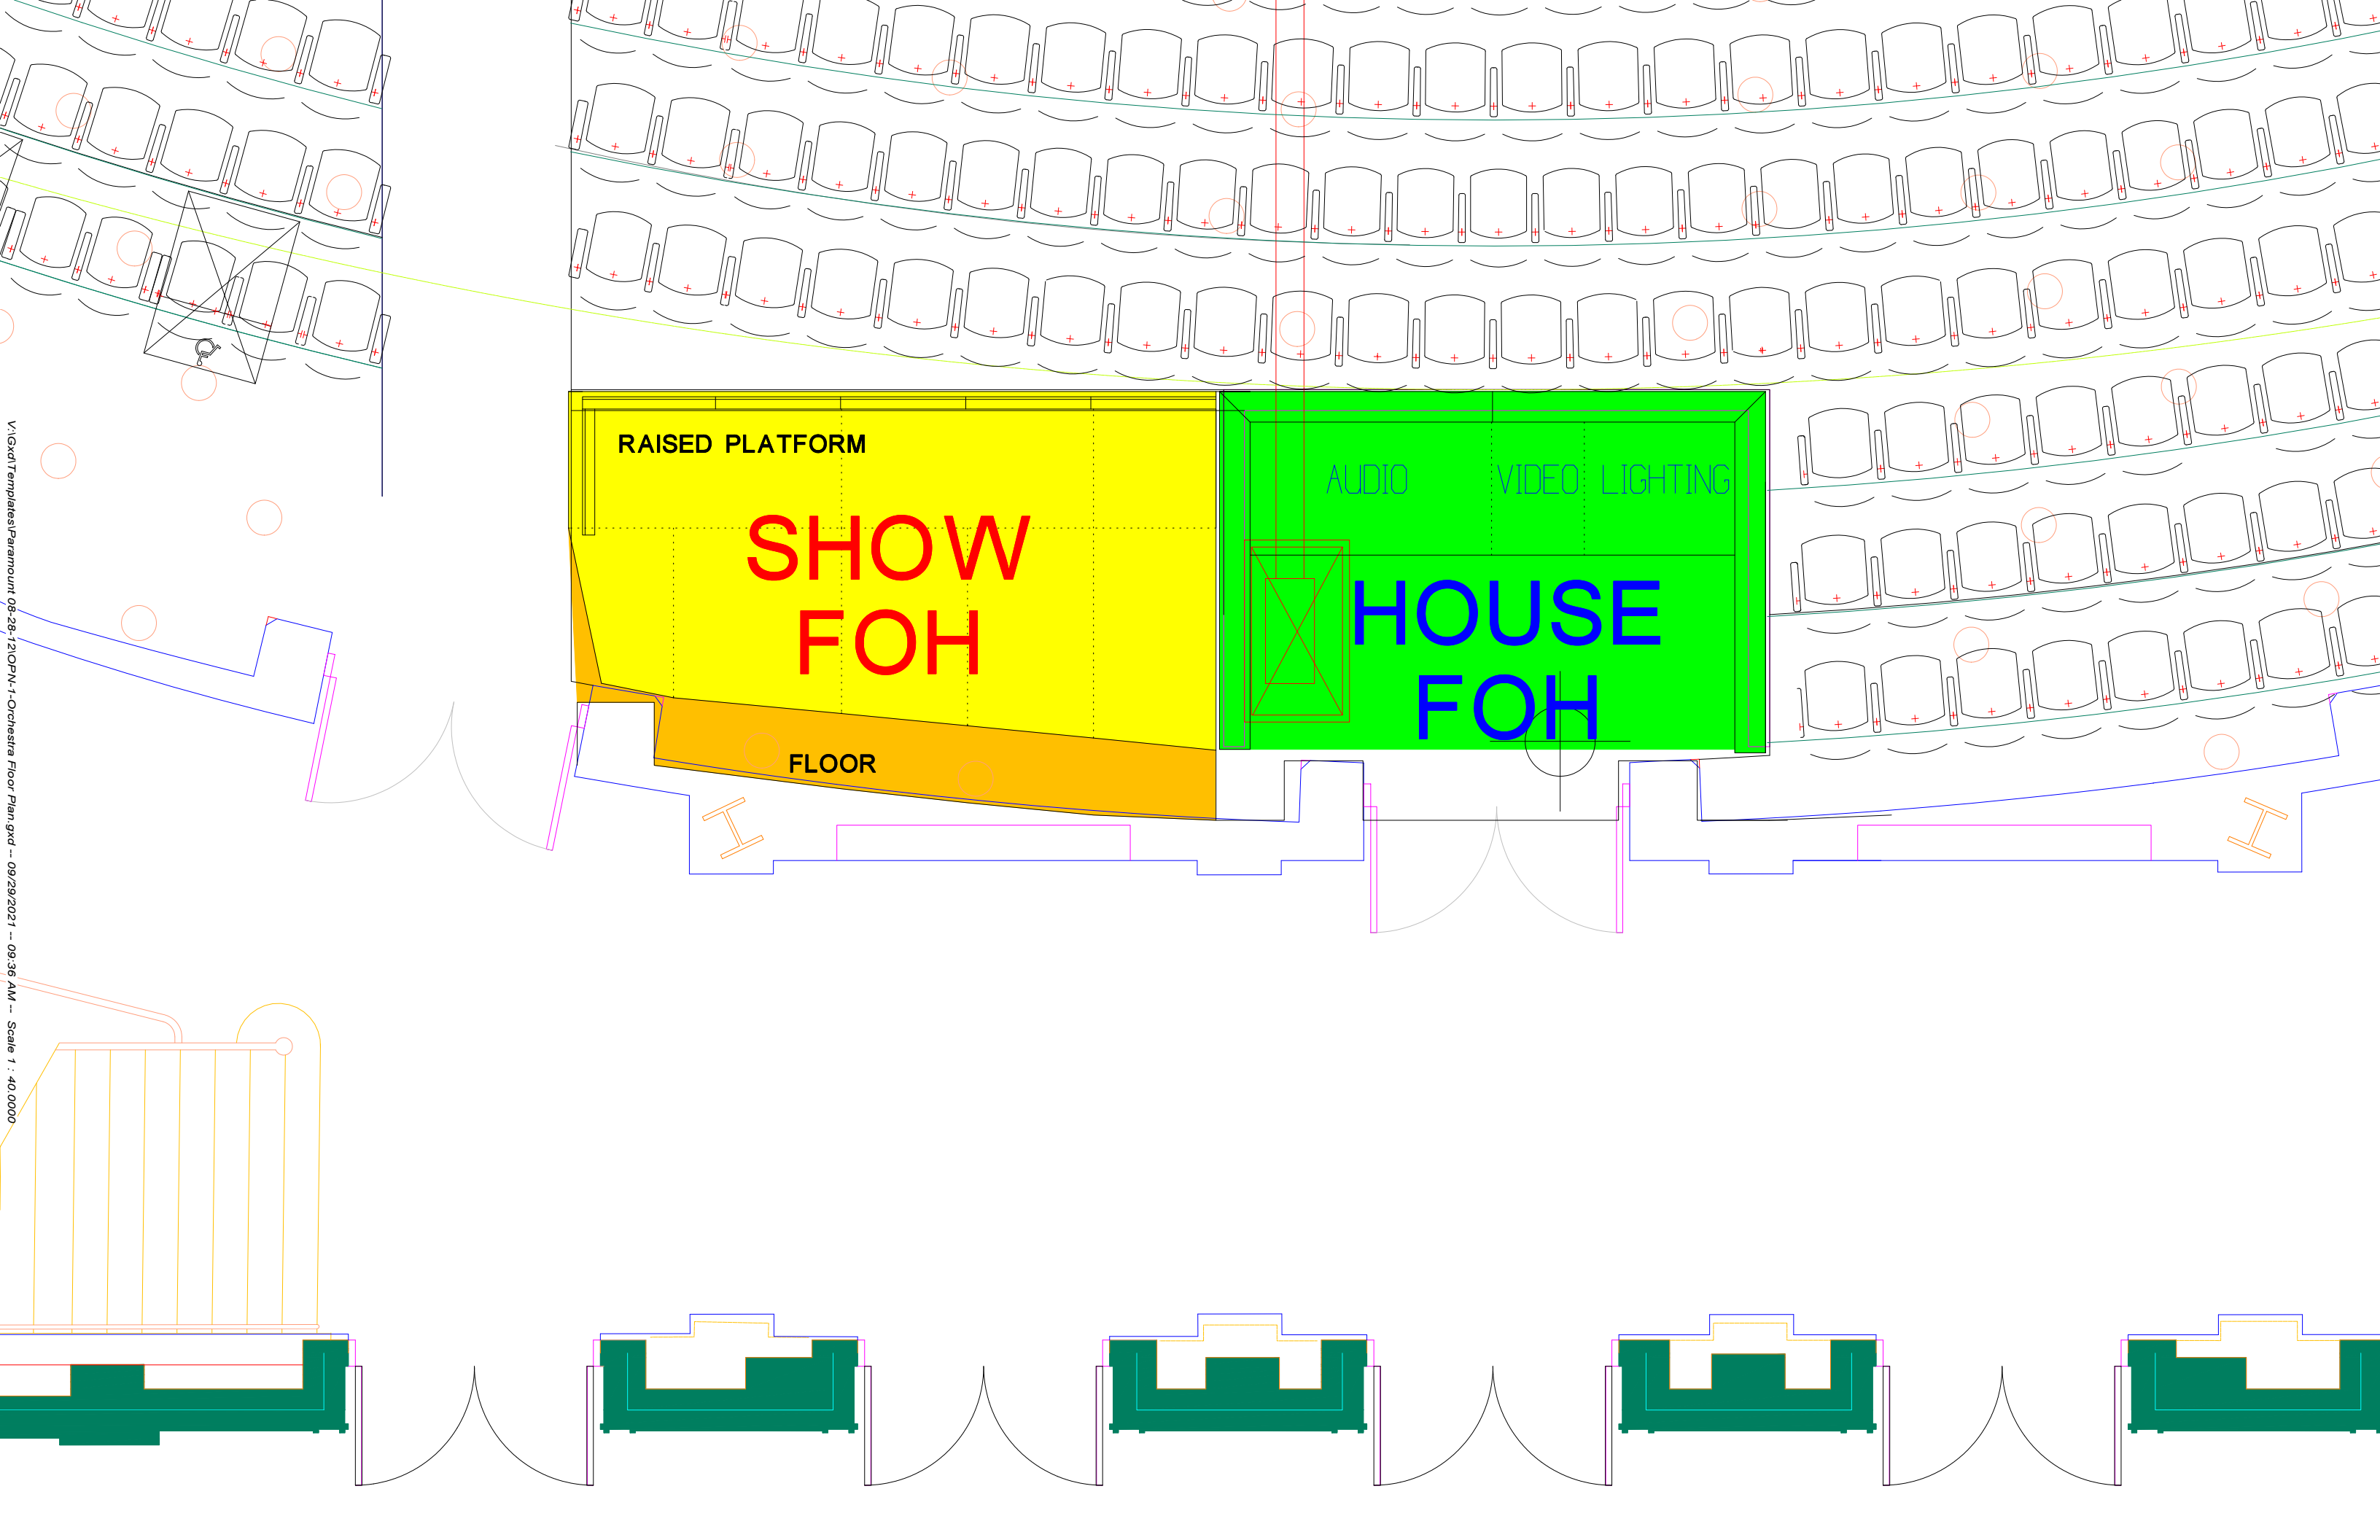

V:\Gxd\Templates\Paramount 08-28-12\OPN-1-Orchestra Floor Plan.gxd -- 09/29/2021 -- 09:36 AM -- Scale 1 : 40,000

RAISED PLATFORM

SHOW
FOH

FLOOR

AUDIO VIDEO LIGHTING

HOUSE
FOH