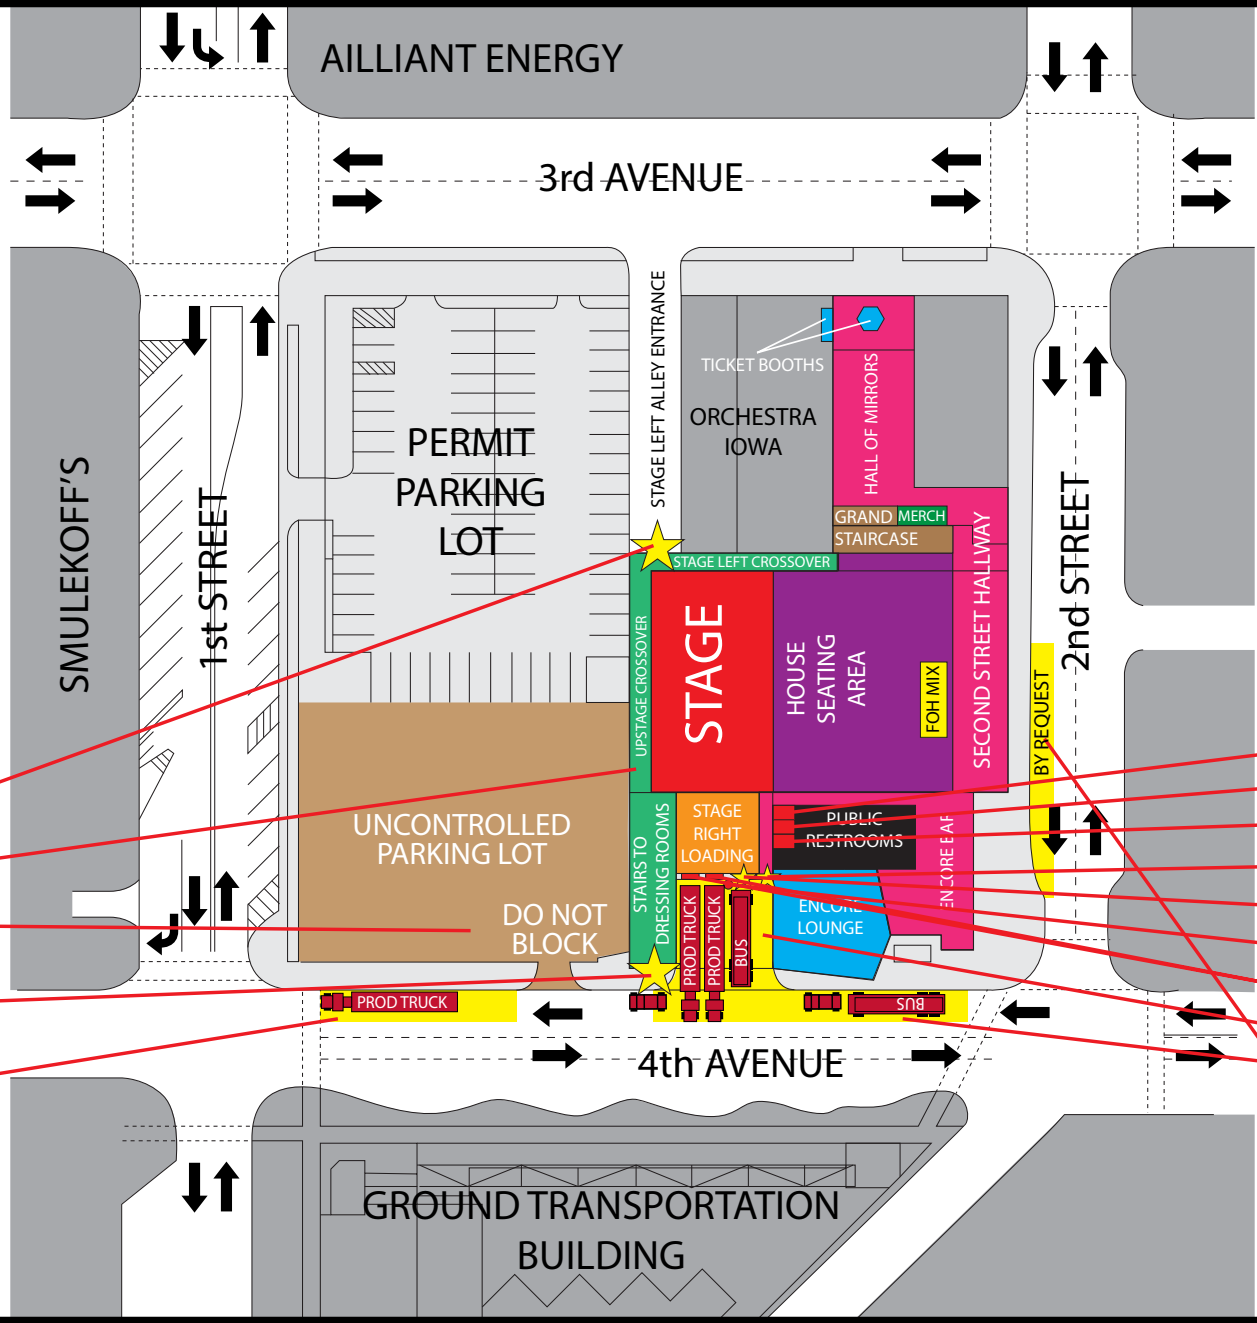

123 3rd Avenue NE
Cedar Rapids, Iowa

- UPSTAGE DOUBLE DOOR ENTRANCE
- UPSTAGE CROSS OVER
- DO NOT PARK OR BLOCK
- DRESSING ROOMS STAIR ENTRANCE
- STREET PARKING

- STAIRS TO LOWER LEVEL
- STAIRS TO DRESSING ROOMS
- ELEVATOR
- BACK STAGE ENTRANCE
- PERFORMER ENTRANCE
- SHORE POWER
- OVERHEAD LOADING DOOR
- COVERED LOADING AREA
- STREET PARKING

AILLIANT ENERGY

3rd AVENUE

SMULEKOFF'S

1st STREET

PERMIT
PARKING
LOT

STAGE LEFT ALLEY ENTRANCE

TICKET BOOTHS

ORCHESTRA
IOWA

GRAND MERCH
STAIRCASE

STAGE LEFT CROSSOVER

STAGE

HOUSE
SEATING
AREA

FOH MIX

SECOND STREET HALLWAY

2nd STREET

BY REQUEST

UNCONTROLLED
PARKING LOT

DO NOT
BLOCK

STAIRS TO
DRESSING ROOMS

STAGE
RIGHT
LOADING

PROD TRUCK

PROD TRUCK

BUS

DRESSING ROOMS

PUBLIC
RESTROOMS

ENCORE
LOUNGE

ENCORE LOUNGE

PROD TRUCK

4th AVENUE

GROUND TRANSPORTATION
BUILDING