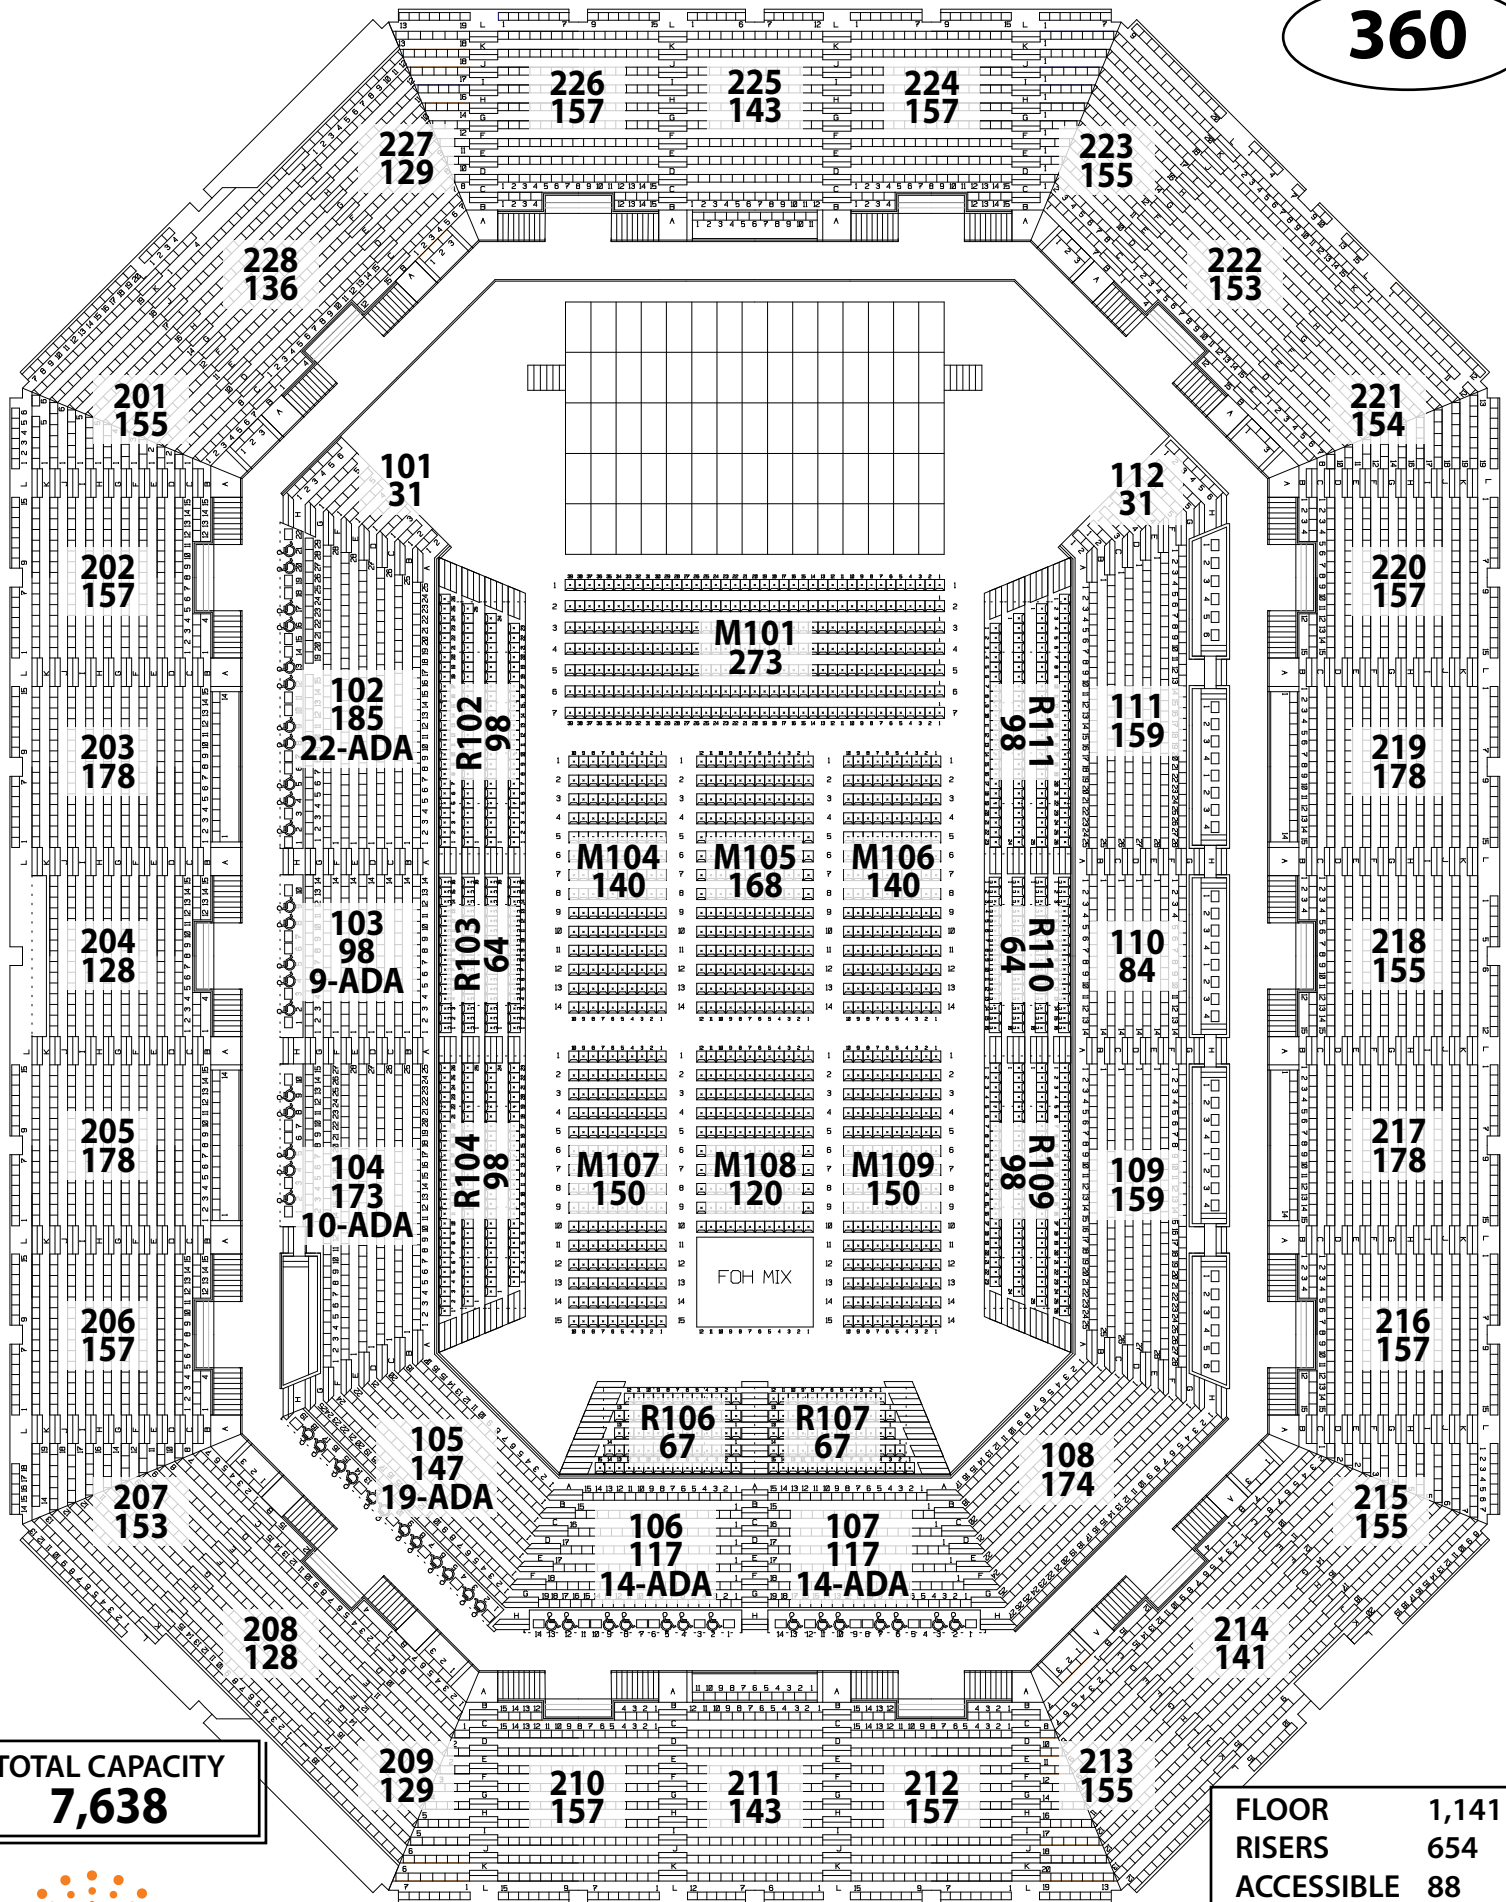

**360**

**TOTAL CAPACITY**  
**7,638**

FLOOR	1,141
RISERS	654
ACCESSIBLE	88
CONCOURSE	1,475
BALCONY	4,280